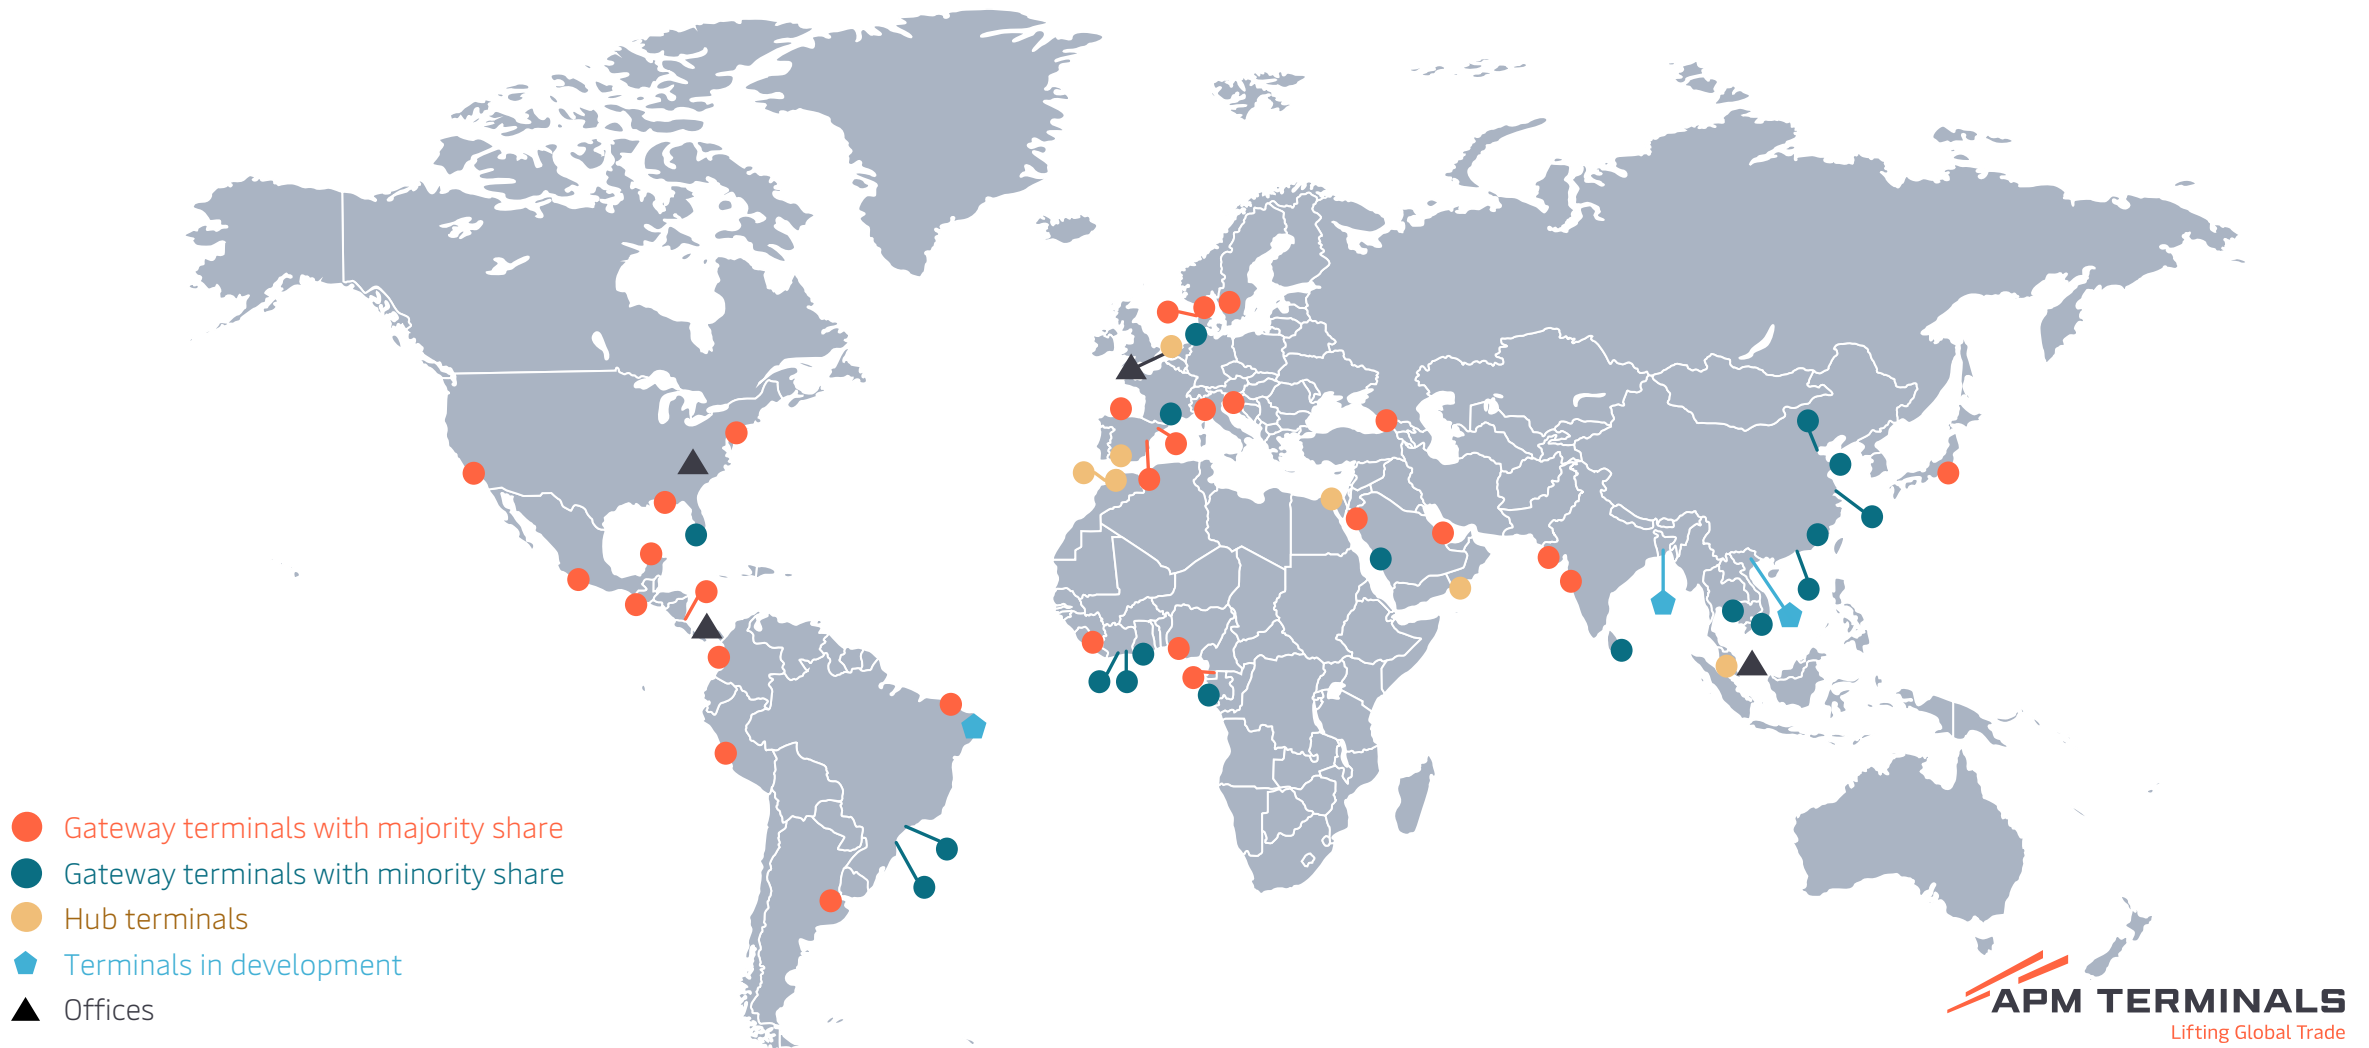

61 key locations in 35 countries

61 ports and terminals in 35 countries

Terminals in the Americas

North America

- 1 Pier 400, Los Angeles, CA, USA
- 2 Elizabeth, NJ, USA
- 3 Regional Office, Charlotte, SC, USA
- 4 Mobile, AL, USA
- 5 South Florida Container Terminal (SFCT), Miami, FL, USA
- 6 Progreso, Mexico
- 7 Lázaro Cárdenas, Mexico

Terminals in Africa & Europe

Europe

- 18 Gothenburg, Sweden
- 19 Aarhus, Denmark
- 20 Fredericia, Denmark
- 21 Kalundborg, Denmark
- 22 North Sea Terminal Bremerhaven, Germany
- 23 Global HQ, The Hague, Netherlands
- 24 Maasvlakte II (MVII), Rotterdam, Netherlands
- 26 Seayard S.A.S., Marseille Fos, France
- 27 Vado Ligure, Italy, 2 terminals:
Vado Gateway & Vado Reefer Terminal
- 28 Rijeka Gateway, Croatia
- 29 Poti Sea Port, Georgia
- 30 Gijón, Spain
- 31 Barcelona, Spain
- 32 Valencia, Spain
- 33 Algeciras, Spain

Africa

- 34 Tangier, Morocco
- 35 MedPort Tangier (TMII), Morocco
- 36 Monrovia, Liberia
- 37 San Pedro, Côte d'Ivoire
- 38 Abidjan, Côte d'Ivoire, 2 terminals:
Abidjan Terminal & Côte d'Ivoire Terminal (CIT)

Asia

- 48 Gujarat Pipavav Port Ltd. (GPPL), Pipavav, India
- 49 Gateway Terminals India (GTI), Mumbai, India
- 50 South Asia Gateway, Colombo, Sri Lanka
- 51 Laldia, Bangladesh
- 52 Laem Chabang, Thailand, 2 terminals:
LCB Container Terminal & LCMT
- 53 Cai Mep International Terminal (CMIT), Vietnam
- 54 Pelabuhan Tanjung Pelepas (PTP), Malaysia
- 55 Regional Office, Singapore
- 56 Hai Phong, Vietnam
- 57 Guangzhou South China Ocean Gate Container Terminal, Guangzhou, China
- 58 Xiamen Songyu Container Terminal, Xiamen, China
- 59 Shanghai East Container Terminal (SECT), Shanghai, China
- 60 Qingdao, China, 5 terminals:
QQCT, QQCTN, QQCTU, QQCTUA, DPMT
- 61 Tianjin, China, 2 terminals: TECT & TACT
- 62 Yokohama, Japan