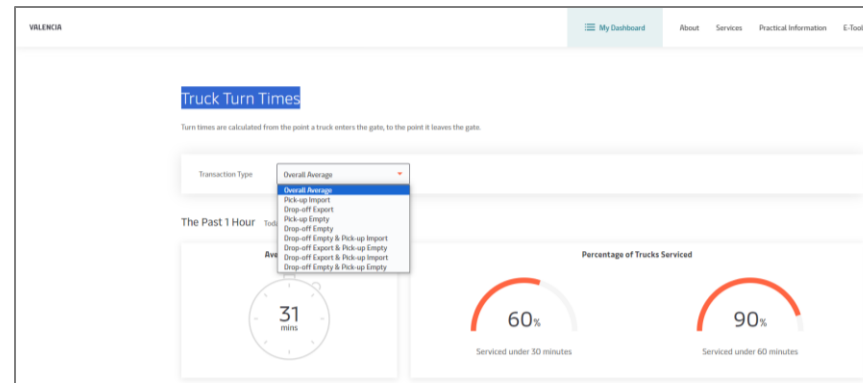

APM Terminals Valencia - Gate Status

Gate Status

APM Terminals Valencia has become the latest location to offer total truck turn time transparency. Use current and historical Truck Turn Times and our live gate camera feed to plan your terminal visits as efficiently as possible.

[Go to Gate Status](#)

The screenshot displays the APM Terminals Valencia website interface. The header includes the APM Terminals logo, a 'Switch Location' button, a 'Global Menu' icon, and a user profile icon. The main navigation bar contains 'My Dashboard', 'About', 'Services', 'Practical Information', 'E-Tools', and 'Contact'. The 'E-Tools' menu is open, showing options for 'Vessel Schedule', 'Container Tracking & Notifications', and 'Truck Turn Times', with the latter being highlighted. The main content area features a large image of a container yard and a text block titled 'APM Terminals Valencia' with a brief description and a 'Learn more...' link. Below this is a 'Track & Trace' section with input fields for 'Import availability', 'Export Booking Enquiry', and 'Container Status Timeline'. A 'Vessel Schedule' button is located at the bottom of the 'Track & Trace' section.

Truck Turn Times

Customers can view current turn times in real-time, as well as hourly data for the past 24 hours and average daily Truck Turn Times for the last 30 days.

It's also possible to show data for specific transaction types, such as empty container pick-up/drop-off, or dual transactions - where a driver drops-off and picks-up a container at the same time.

Historical data will help you compare the time taken for different types of transactions and identify opportunities for your business.

[Go to Truck Turn Times](#)

Live Gate Cameras

The Gate Status page also shows a real time camera feed of traffic waiting at the gate, providing customers and drivers with a complete picture of truck movements both inside and outside the terminal.