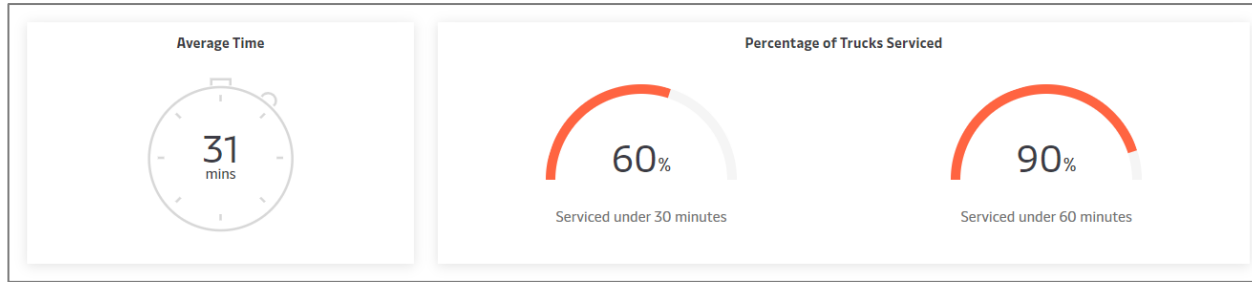

Truck Turn Times

Customers can view current turn times in real-time, as well as hourly data for the past 24 hours and average daily Truck Turn Times for the last 30 days.

It's also possible to show data for specific transaction types, such as empty container pick-up/drop-off, or dual transactions - where a driver drops-off and picks-up a container at the same time.

Historical data will help you compare the time taken for different types of transactions and identify opportunities for your business.

[Go to Truck Turn Times](#)