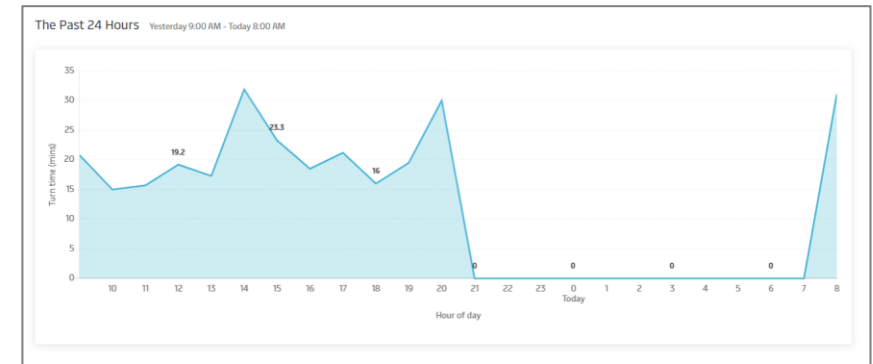

Truck Turn Times

Customers can view current turn times in real-time, as well as hourly data for the past 24 hours and average daily Truck Turn Times for the last 30 days.

It's also possible to show data for specific transaction types, such as empty container pick-up/drop-off, or dual transactions - where a driver drops-off and picks-up a container at the same time.

Historical data will help you compare the time taken for different types of transactions and identify opportunities for your business.

[Go to Truck Turn Times](#)