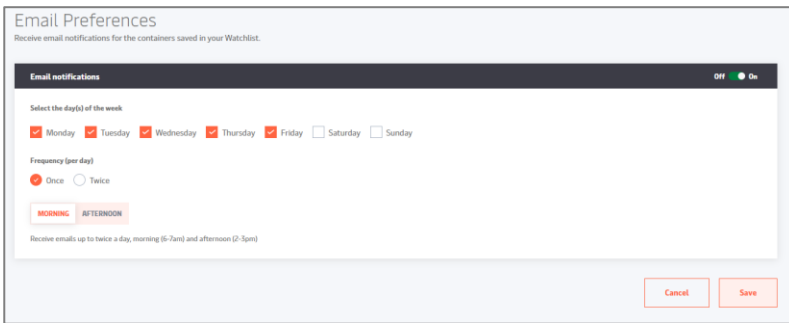

Email Notifications

From the Container Watchlist page, customers can set up email notifications, which provide a snapshot of their Container Watchlist at a specific moment in time.

Customers can choose which days they would like to receive notifications and whether to receive them once or twice per day at fixed times.

[Go to email notifications](#)