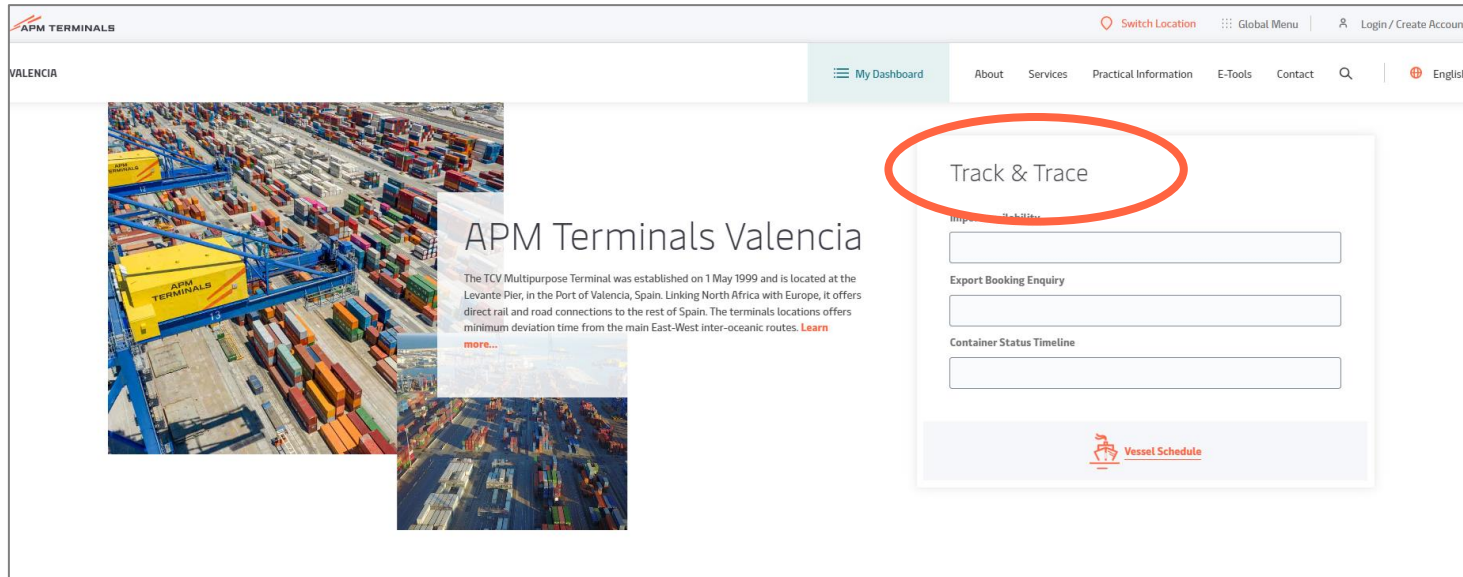

APM Terminals Valencia E-Tools

Presenter's name surname
21.03.2016

 **APM TERMINALS**
Lifting Global Trade

APM Terminals - Track & Trace

APM Terminals Valencia - Track & Trace

APM Terminals has implemented its industry-leading container tracking solution in Valencia. Known as Track & Trace, customers can access real-time data on their containers, check live vessel schedules and cut-off times, save containers to a Container Watchlist and set up email notifications.

Among other services, data includes the vessel estimated time of arrival, discharge time, container status, availability for pick-up, container data and when it exited the terminal. Details of any (customs) holds on the container can also be viewed.

www.apmterminals.com/valencia

Live Vessel Schedules

Track & Trace also provides live vessel schedules with cargo cut-off times per container type and shipping line and current estimated times of arrival and departure.

[Go to Gate Status](#)

The screenshot displays the APM Terminals Valencia website interface. The header includes the APM Terminals logo, a 'Switch Location' button, a 'Global Menu' icon, and a user profile icon. The main navigation bar contains 'My Dashboard', 'About', 'Services', 'Practical Information', 'E-Tools', and 'Contact'. The 'E-Tools' menu is open, showing options for 'Vessel Schedule', 'Container Tracking & Notifications', and 'Truck Turn Times', with the latter being highlighted. The main content area features a large image of a container yard and a text block titled 'APM Terminals Valencia' with a brief description and a 'Learn more...' link. Below this is a 'Track & Trace' section with input fields for 'Import availability', 'Export Booking Enquiry', and 'Container Status Timeline'. A 'Vessel Schedule' button is located at the bottom of the 'Track & Trace' section.